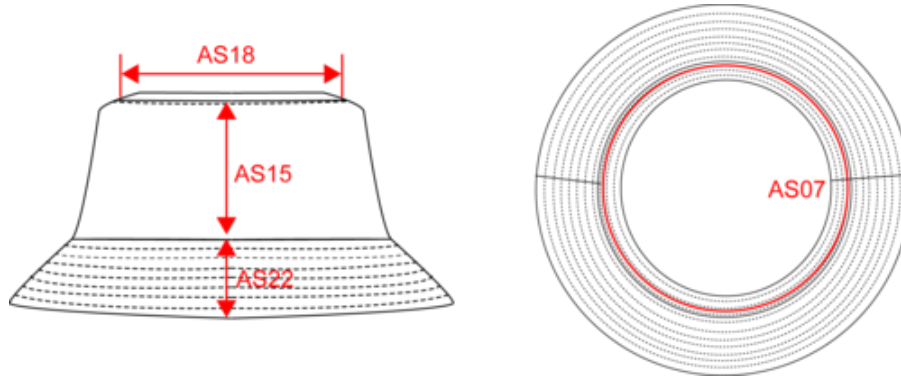

 280 g/m<sup>2</sup> 

**Sizes**

 S/M - L/XL

**More information**

**Logistic**

 25

 100

**Country of origin**

**NS020**  
Eco-friendly unisex washed bucket hat

**Dimensions (cm)**

Measurements in cm	S/M	L/XL
AS07 - Total circumference	56.00	59.00
AS15 - Front hat crown height	8.50	8.50
AS18 - Upper part width from front to back	16.00	16.50
AS22 - Brim width	5.70	5.70